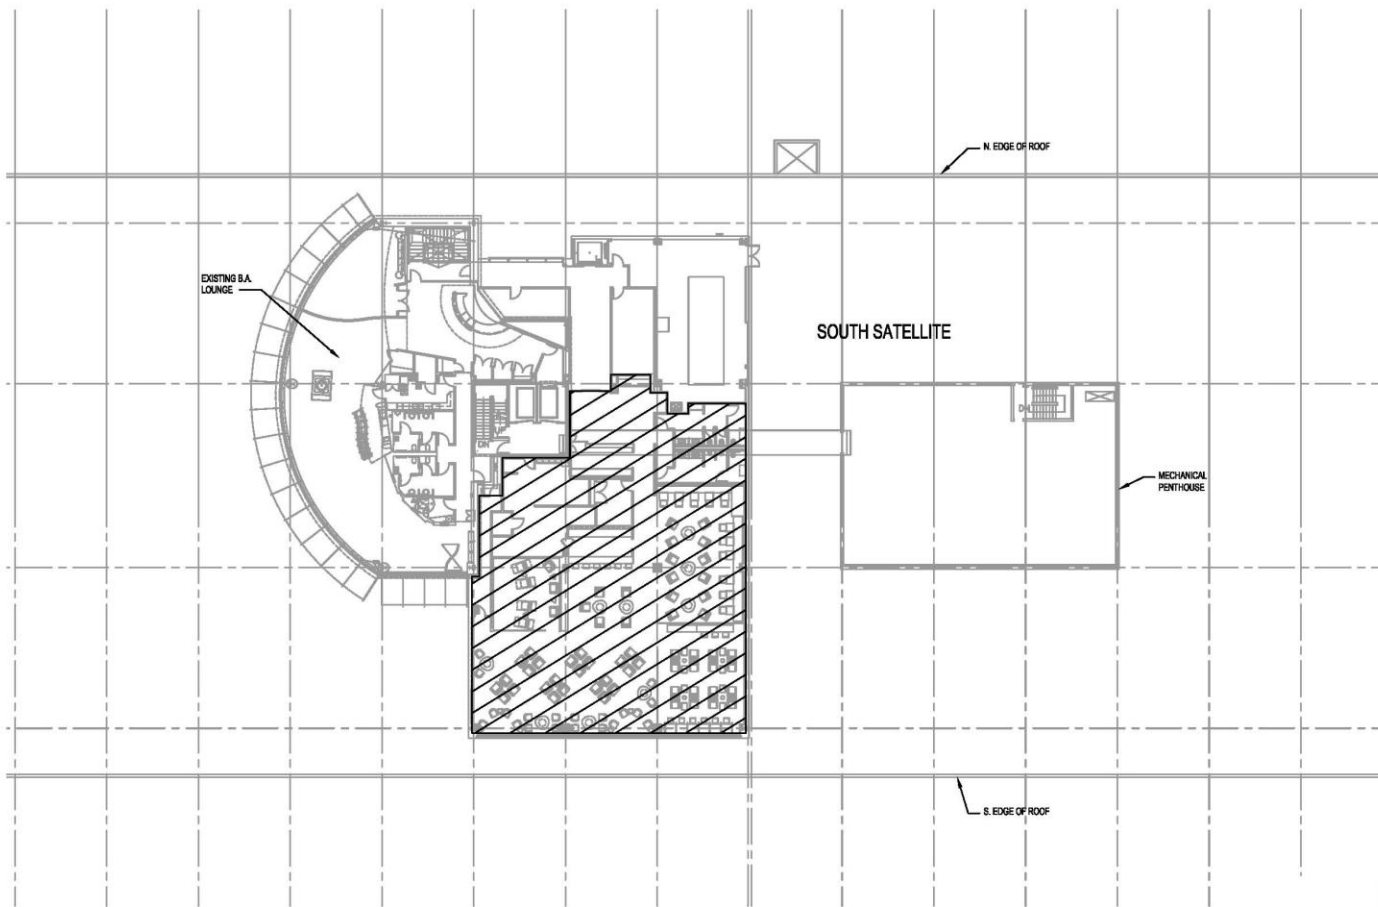

Exhibit A

Delta Air Lines Sky Club South Satellite Roof

Item No. 6b Map
Date of Meeting March 23, 2010

LEGEND:
 Sky Club Space

Approx. 6,800 SF

Port of Seattle/Aviation Properties Seattle-Tacoma International Airport		DATE
BUILDING: SOUTH SATELLITE LEVEL: PENTHOUSE LOCATION:		SCALE
		DRAWN BY:
		CHECKED BY:
		ISSUED BY:

\\AIRMS280\Aviation\AV--Properties\01--PROJ\works\01--SLOA_Lease_Exhibits\Delta\DL_Sky_Club-01.dwg_Mar_16_2010 - 2:13pm